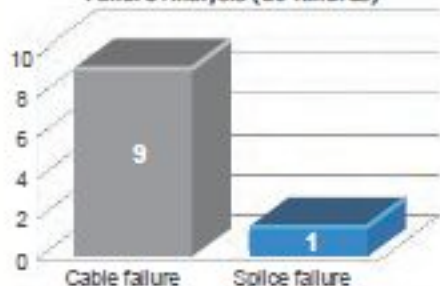

Performance Dashboard for 2010 (+250 Installations to Date)

Success Analysis (+250 wells total)

Failure Analysis (10 failures)

System Deployment Type Analysis

Completion Type Analysis

Well Status Analysis

Well Category Analysis