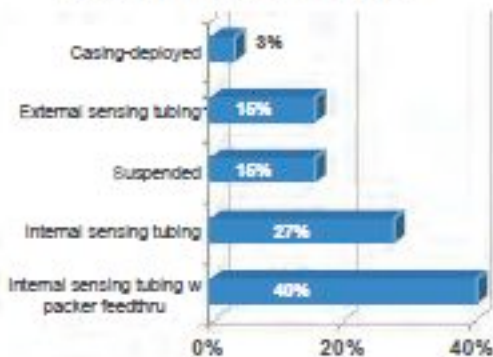

Performance Dashboard for 2010 (+250 Installations to Date)

Success Analysis (+250 wells total)

Failure Analysis (10 failures)

System Deployment Type Analysis

Completion Type Analysis

Well Status Analysis

Well Category Analysis