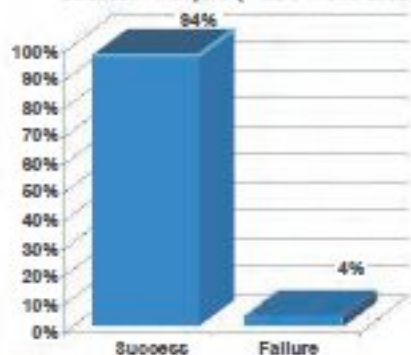

Performance Dashboard for 2010 (+250 Installations to Date)

Success Analysis (+250 wells total)

Failure Analysis (10 failures)

System Deployment Type Analysis

Completion Type Analysis

Well Status Analysis

Well Category Analysis