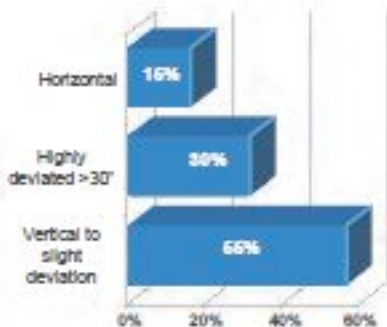

Performance Dashboard for 2010 (+250 Installations to Date)

Success Analysis (+250 wells total)

Failure Analysis (10 failures)

System Deployment Type Analysis

Completion Type Analysis

Well Status Analysis

Well Category Analysis