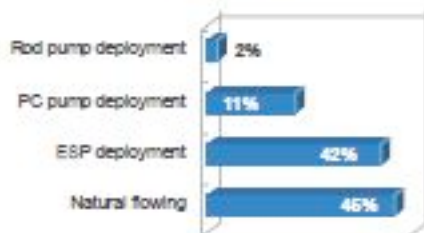

Performance Dashboard for 2010 (+250 Installations to Date)

Success Analysis (+250 wells total)

Failure Analysis (10 failures)

System Deployment Type Analysis

Completion Type Analysis

Well Status Analysis

Well Category Analysis